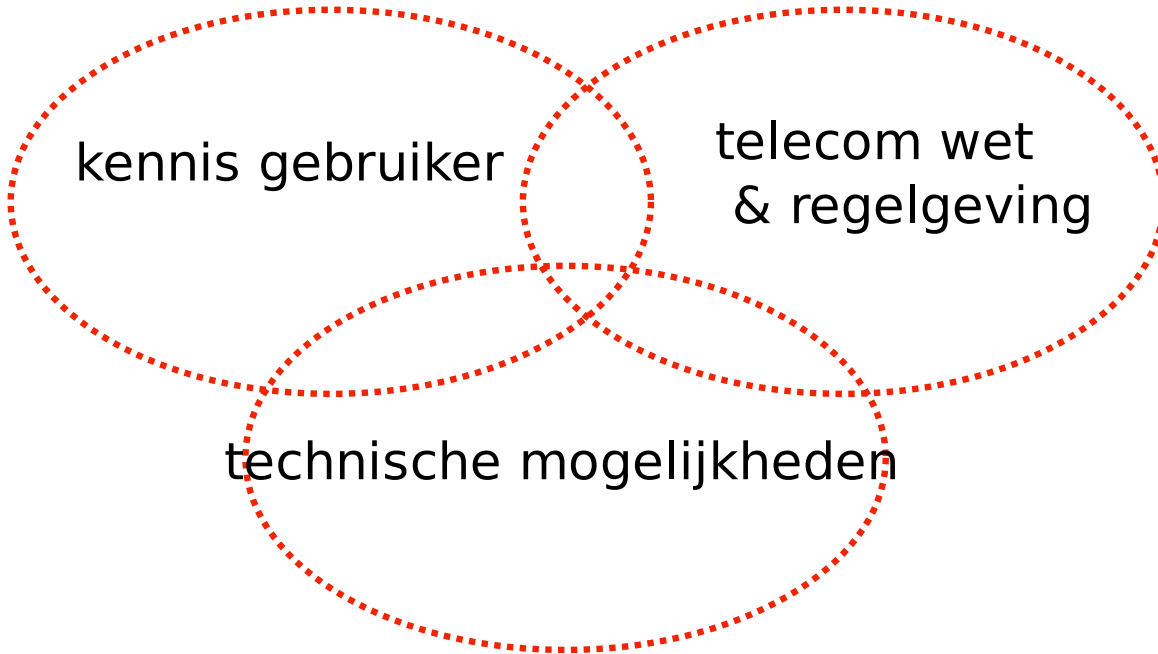

Hoe? broadcast - narrowcast - many to many

Mobiele telefoon als PAN

(personal area network)

NFC/RFID: < 0.2 m, 424kbit/s, < 0,1 sec

Bluetooth: 10/100 m, 2,1 Mbit/s, 6 sec

WiFi: 30-60 m, 11/54/100 Mbit/s, 3-10 sec